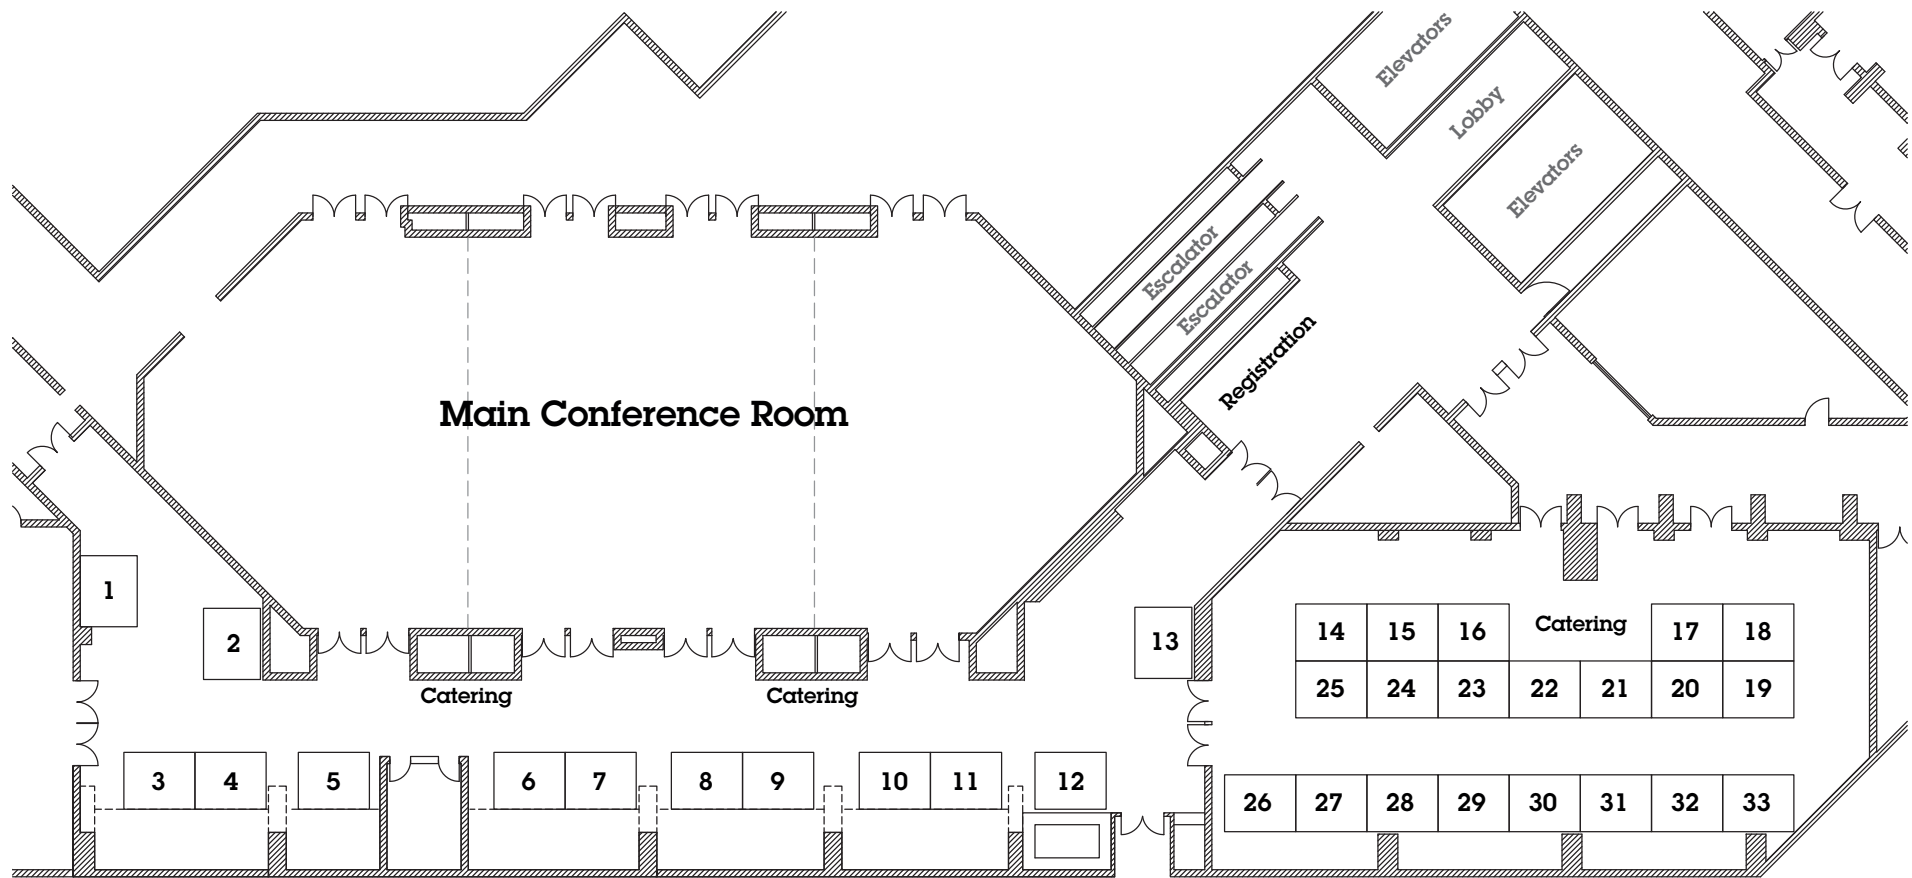

Exhibition & Conference Floor Plan

Date 21-23 April 2013 Venue Westin Harbour Castle Hotel, Toronto, Canada

www.wsmconference.com

Exhibitor List

NO EXHIBITOR

1

2

3

19

20

21

22

NO EXHIBITOR

23

24

25